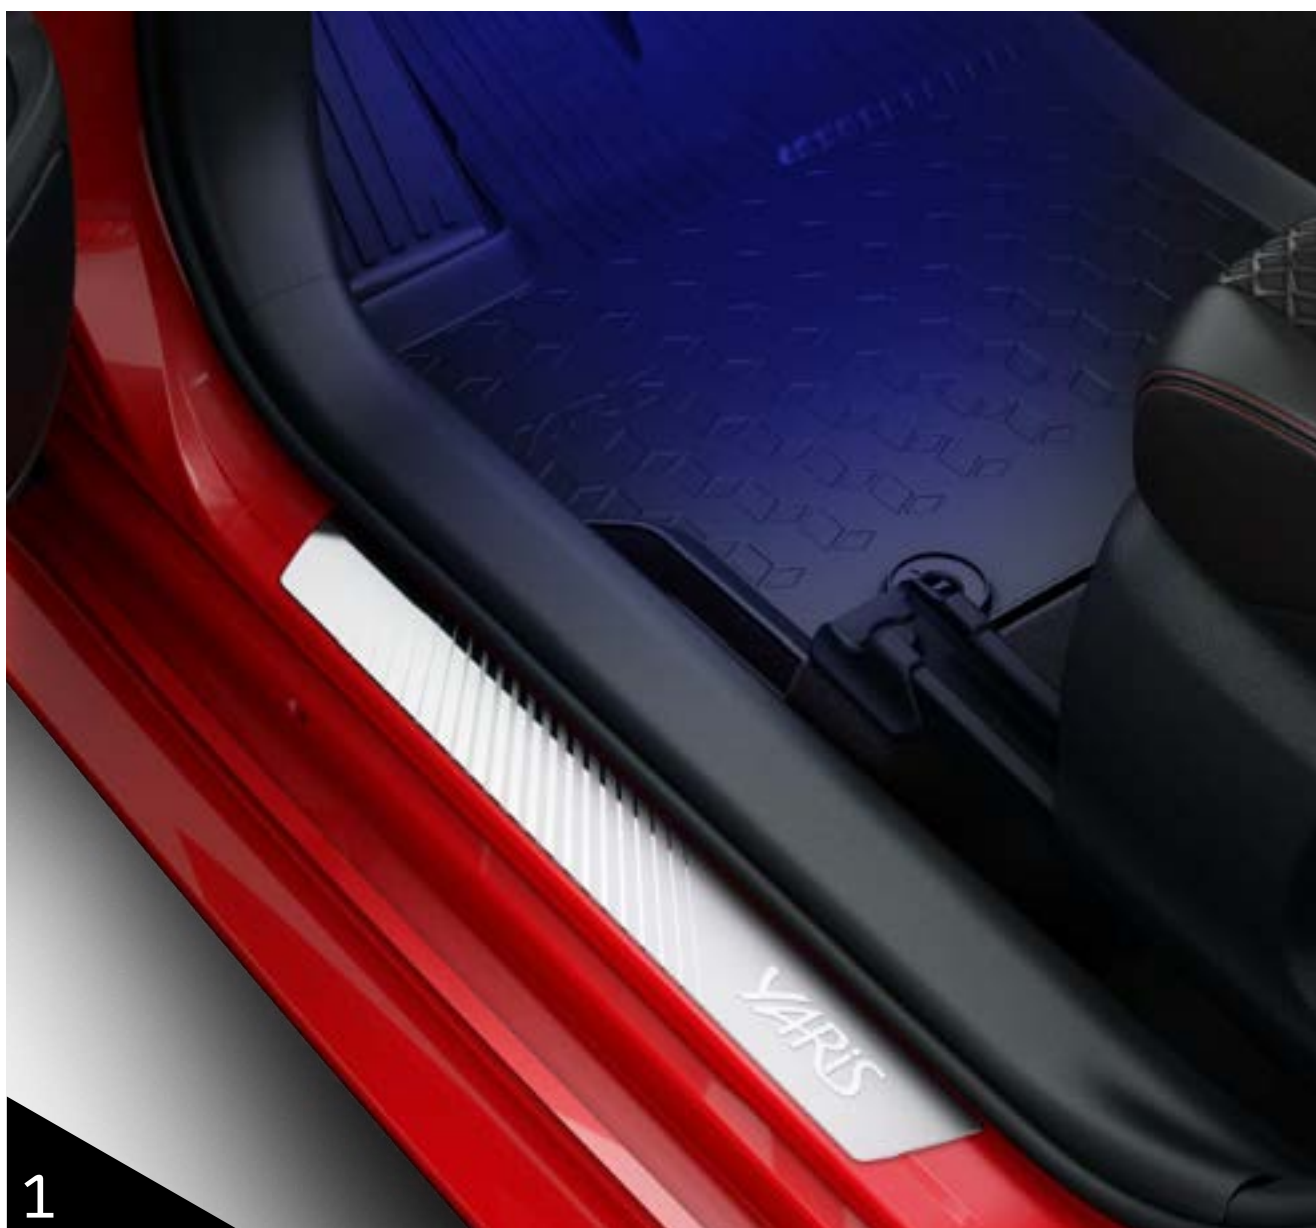

All New Yaris accessories

All New Yaris

1. Aluminium Scuff Plate and Rubber Floormat

The aluminium scuff plates add style and prevent scratches to your door side panel, whereas the rubber floormats keep the floor protected and dry, even on the wettest of days.

Scuff Plate Price: £69.00
Rubber Mat Price: £69.00

2. Hybrid Aluminium Scuff Plate and Textile Floormat

The hybrid-branded scuff plates provide a stylish way to prevent scratches to your door side panel, whereas the textile floormats protect your cabin floor base.

Scuff Plates Price: £69.00
Floormat Price: £49.00

3. Rear Bumper Protection Plate (Plastic)

Made of durable plastic material, the bumper plate is practical in preventing your boot from scratches when loading and unloading.

£59.00

[< MAIN MENU](#)