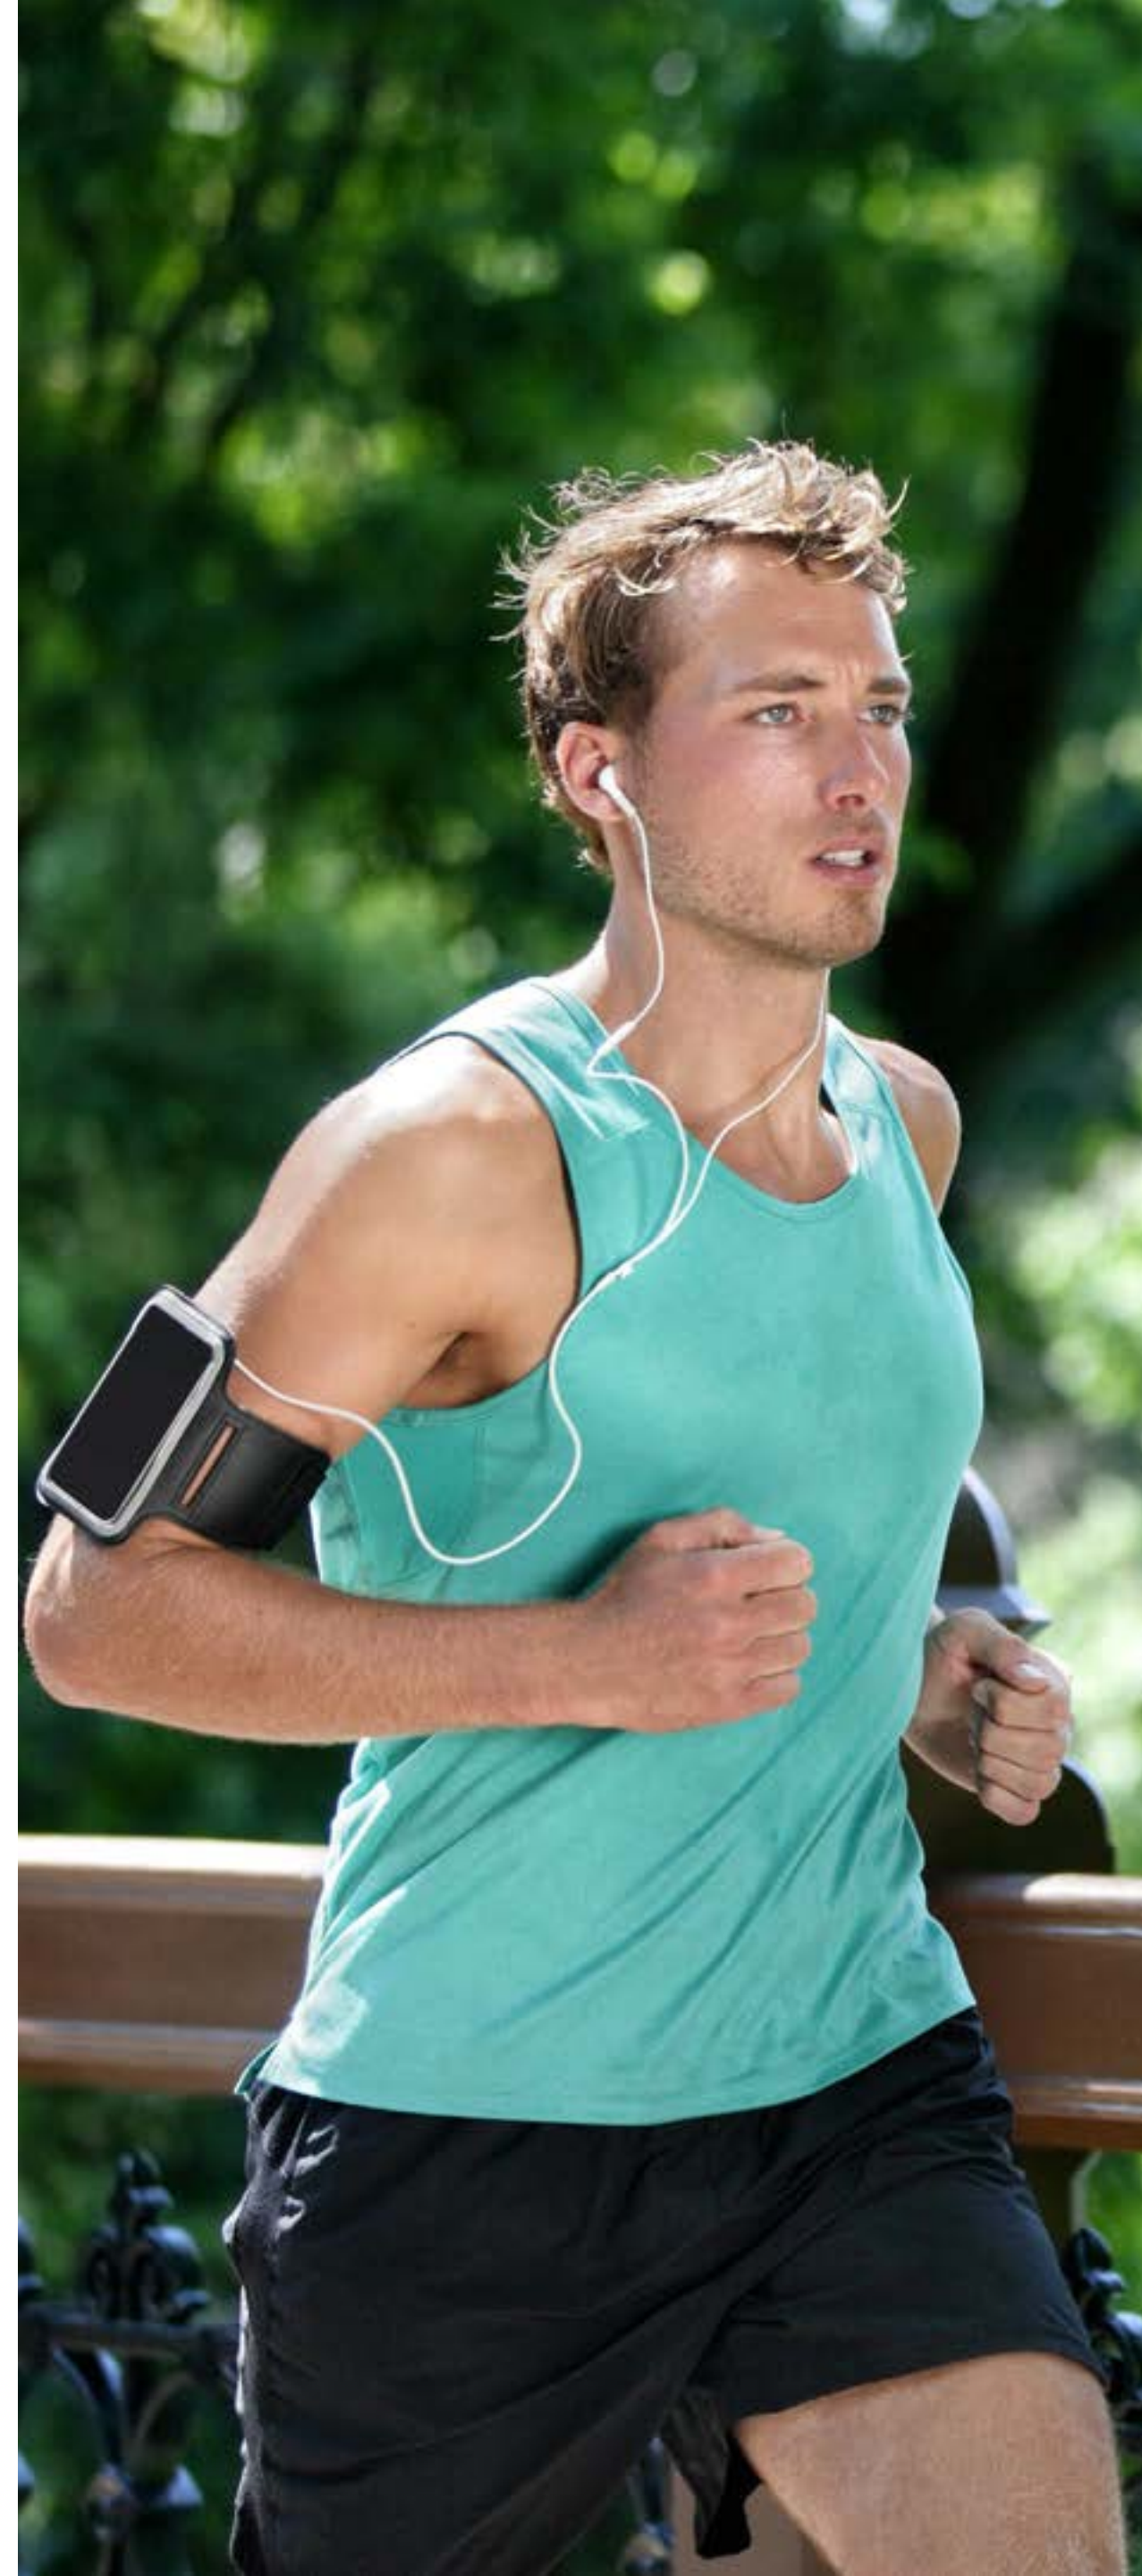

Protect your door handles against scratches.

£9.00

6. Wind Deflector

Reduce wind noise as you enjoy some fresh air.

£129.00

[< MAIN MENU](#)

— PRIUS accessories

Prius Plug-in