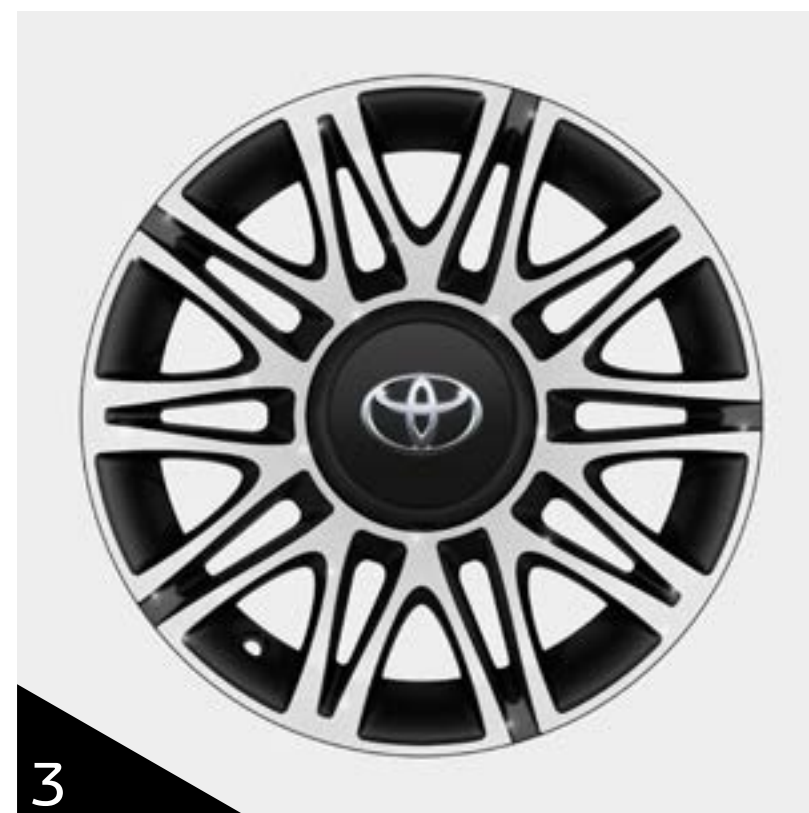

AYGO accessories

AYGO

Choose from our wide range of alloy designs (pricing shown is for a set of 4 alloys):

1. 10-Double-Spoke Black **£599.00**
2. 10-Double-Spoke Gloss Black Machined **£699.00**
3. 10-Double-Spoke Matt Black Machined **£659.00**
4. Turbine Design Silver **£569.00**
5. Turbine Design Black Machined **£649.00**
6. Turbine Design Black **£499.00**
7. 10-Spoke Gloss Black **£619.00**
8. 5-Double-Spoke Silver **£549.00**

[< MAIN MENU](#)