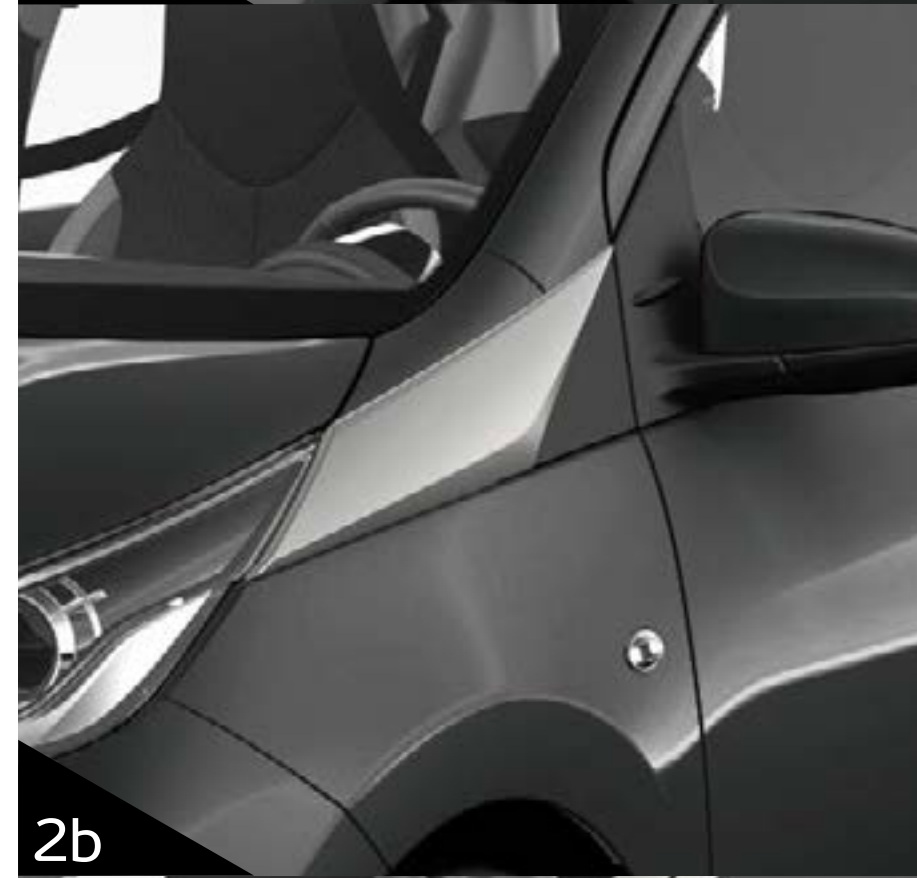

— AYGO accessories

AYGO

Make your AYGO stand out with our suite of colour-matching accessories:

1. Wing Mirror Cover

a) White £49.00 (for a pair)

b) Silver Sparkle £49.00 (for a pair)

c) Red £49.00 (for a pair)

d) Carbon £79.00

2. A-Pillar Body-Coloured Design

a) White £99.00

b) Silver Sparkle £99.00

c) Red £99.00

3. Wing Mirror Cover and 'A' Pillar Body-Coloured Design

Combined price based on individual items above.

[< MAIN MENU](#)