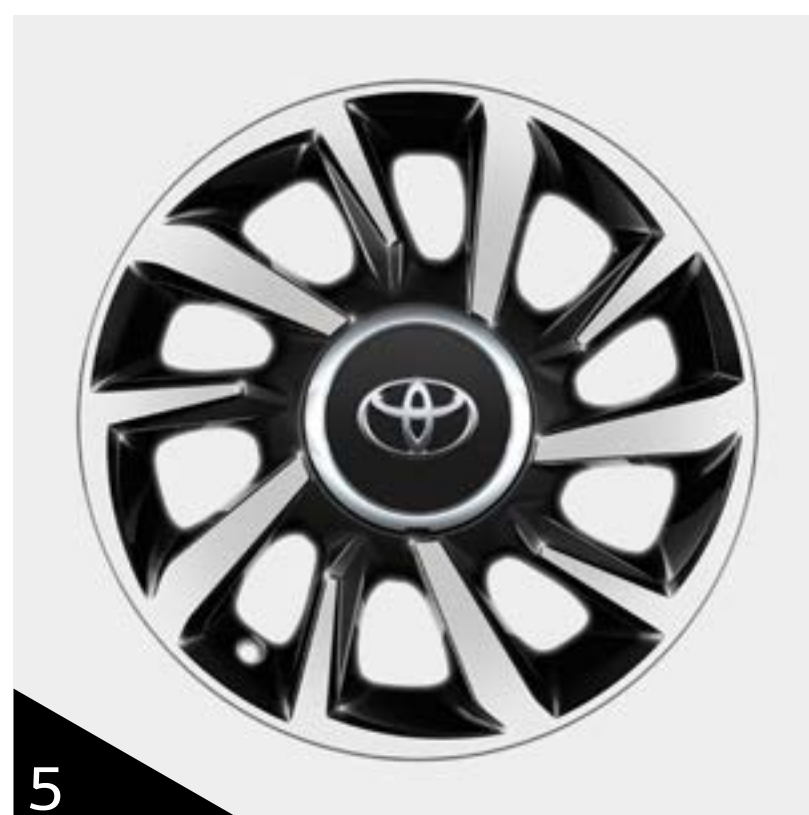

AYGO accessories

AYGO

Choose from our wide range of alloy designs (pricing shown is for a set of 4 alloys):

1. 10-Double-Spoke Black **£599.00**
2. 10-Double-Spoke Gloss Black Machined **£699.00**
3. 10-Double-Spoke Matt Black Machined **£659.00**
4. Turbine Design Silver **£569.00**
5. Turbine Design Black Machined **£649.00**
6. Turbine Design Black **£499.00**
7. 10-Spoke Gloss Black **£619.00**
8. 5-Double-Spoke Silver **£549.00**

[< MAIN MENU](#)